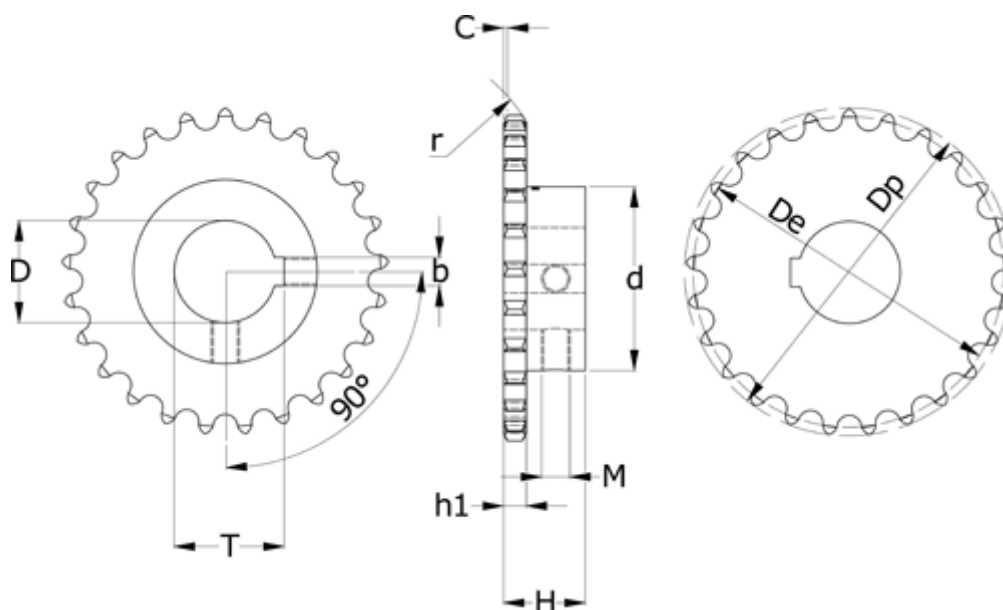

Article number: 616011009015035
 Description: Sprocket 20 B-1 Z=15 simplex
 bore 35H7 with keyway

Measures

| | |
|-------------|----------------------|
| b = 10 | M = M8 |
| C = 3.5 | Number of teeth = 15 |
| d = 118 | Pitch = 31.75 |
| D = 35 | r = 32 |
| De = 152.72 | t = 38.3 |
| Dp = 167.9 | |
| H = 45 | |
| h1 = 18.5 | |